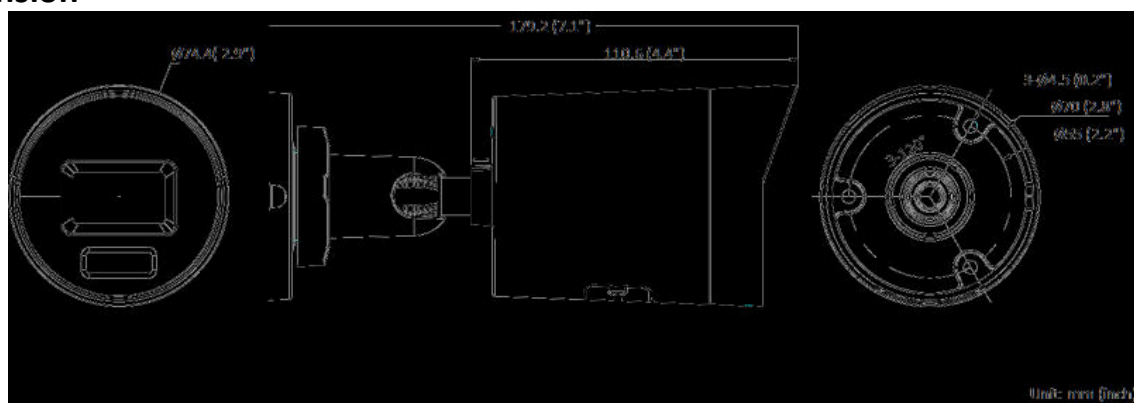

▪ Available Model

- DS-2CD2047G2H-LI(2.8mm)
- DS-2CD2047G2H-LI(4mm)
- DS-2CD2047G2H-LIU(2.8mm)
- DS-2CD2047G2H-LIU(4mm)
- DS-2CD2047G2H-LIU(2.8mm)/Black

▪ Dimension

▪ Accessory

▪ Optional

DS-1275ZJ-SUS Vertical Pole Mount	DS-1276ZJ-SUS Corner Mount	DS-1280ZJ-XS Junction Box
DS-1275ZJ-SUS(Black) Vertical Pole Mount	DS-1276ZJ-SUS(Black) Corner Mount	DS-1280ZJ-XS(Black) Junction Box

Headquarters

No.555 Qianmo Road, Binjiang District,
Hangzhou 310051, China
T +86-571-8807-5998
www.hikvision.com

Follow us on social media to get the latest product and solution information.