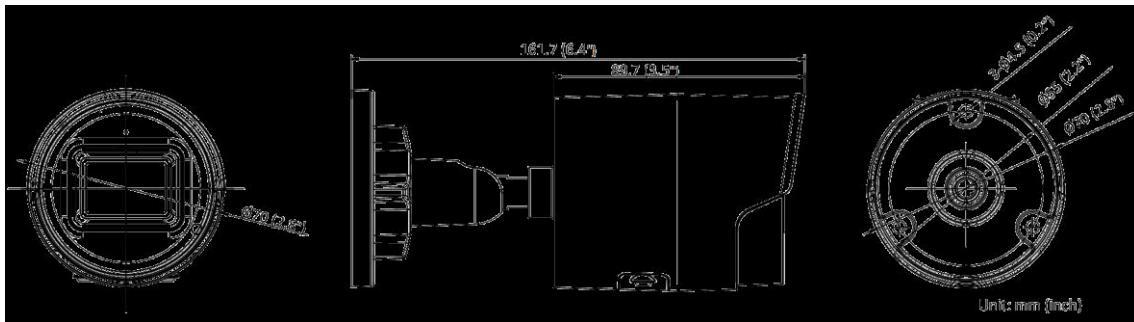

Perimeter Protection	Line crossing detection, intrusion detection, region entrance detection, region exiting detection
<b>General</b>	
Storage Conditions	-30 °C to 60 °C (-22 °F to 140 °F). Humidity 95% or less (non-condensing)
Startup and Operating Conditions	-30 °C to 60 °C (-22 °F to 140 °F). Humidity 95% or less (non-condensing)
Power Supply	12 VDC ± 25%, reverse polarity protection PoE: 802.3af, Class 3
Power Consumption and Current	12 VDC, 0.5 A, max. 6.0 W PoE (802.3af, 36 V to 57 V), 0.2 A to 0.13 A, max. 7.0 W
Power Interface	Ø5.5 mm coaxial power plug
Material	ADC12
Dimension	Ø70 mm × 161.7 mm (Ø2.8" × 6.4")
Package Dimension	216 mm × 121 mm × 118 mm (8.5" × 4.8" × 4.6")
Weight	Approx. 485 g (1.1 lb.)
With Package Weight	Approx. 724 g (1.6 lb.)
Linkage Method	Upload to NAS/memory card/FTP, notify surveillance center, trigger recording, trigger capture, send email
Language	33 languages English, Russian, Estonian, Bulgarian, Hungarian, Greek, German, Italian, Czech, Slovak, French, Polish, Dutch, Portuguese, Spanish, Romanian, Danish, Swedish, Norwegian, Finnish, Croatian, Slovenian, Serbian, Turkish, Korean, Traditional Chinese, Thai, Vietnamese, Japanese, Latvian, Lithuanian, Portuguese (Brazil), Ukrainian
General Function	Anti-flicker, heartbeat, mirror, privacy mask, flash log, password reset via email, pixel counter
Software Reset	Yes
Firmware Version	V5.5.112
<b>Approval</b>	
EMC	FCC (47 CFR Part 15, Subpart B); CE-EMC (EN 55032: 2015, EN 61000-3-2: 2014, EN 61000-3-3: 2013, EN 50130-4: 2011 + A1: 2014); RCM (AS/NZS CISPR 32: 2015); KC (KN 32: 2015, KN 35: 2015)
Safety	UL (UL 60950-1); CB (IEC 60950-1: 2005 + Am 1: 2009 + Am 2: 2013); CE-LVD (EN 60950-1: 2005 + Am 1: 2009 + Am 2: 2013); LOA (IEC/EN 60950-1)
Environment	CE-RoHS (2011/65/EU); WEEE (2012/19/EU); Reach (Regulation (EC) No 1907/2006)
Protection	IP67 (IEC 60529-2013)

## Dimension